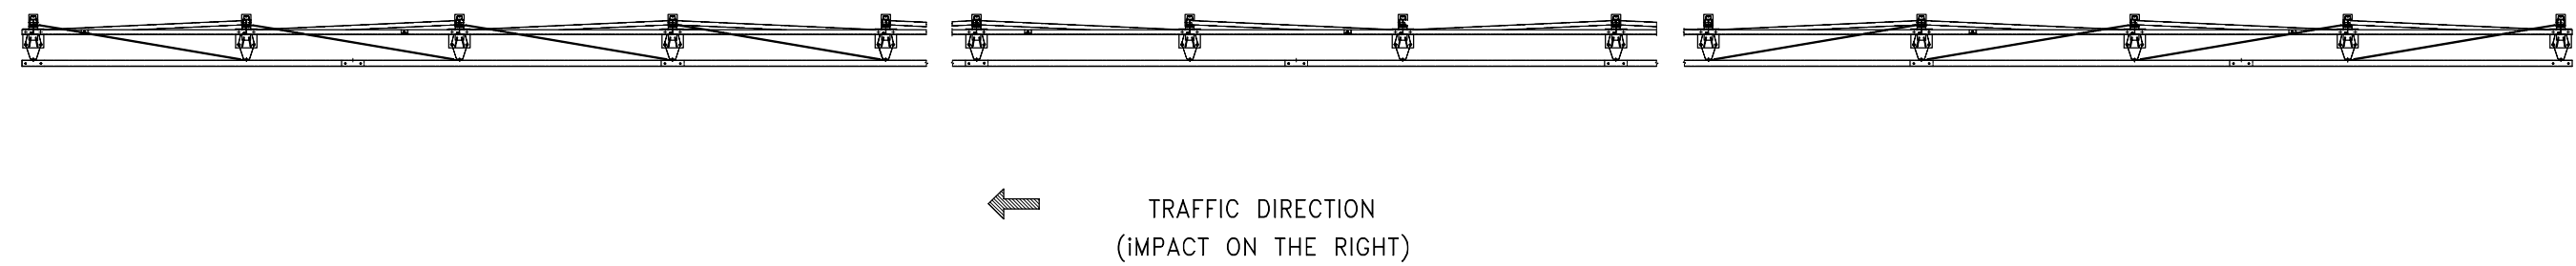

## FRONT VIEW

## VIEW FROM ABOVE

### TIGHTENING COUPLES:

- ANCHOR BOLTS M24 - Kgm 24,0
- BOLTS M16 - Kgm 17,4
- BOLTS M12 (no prescription)