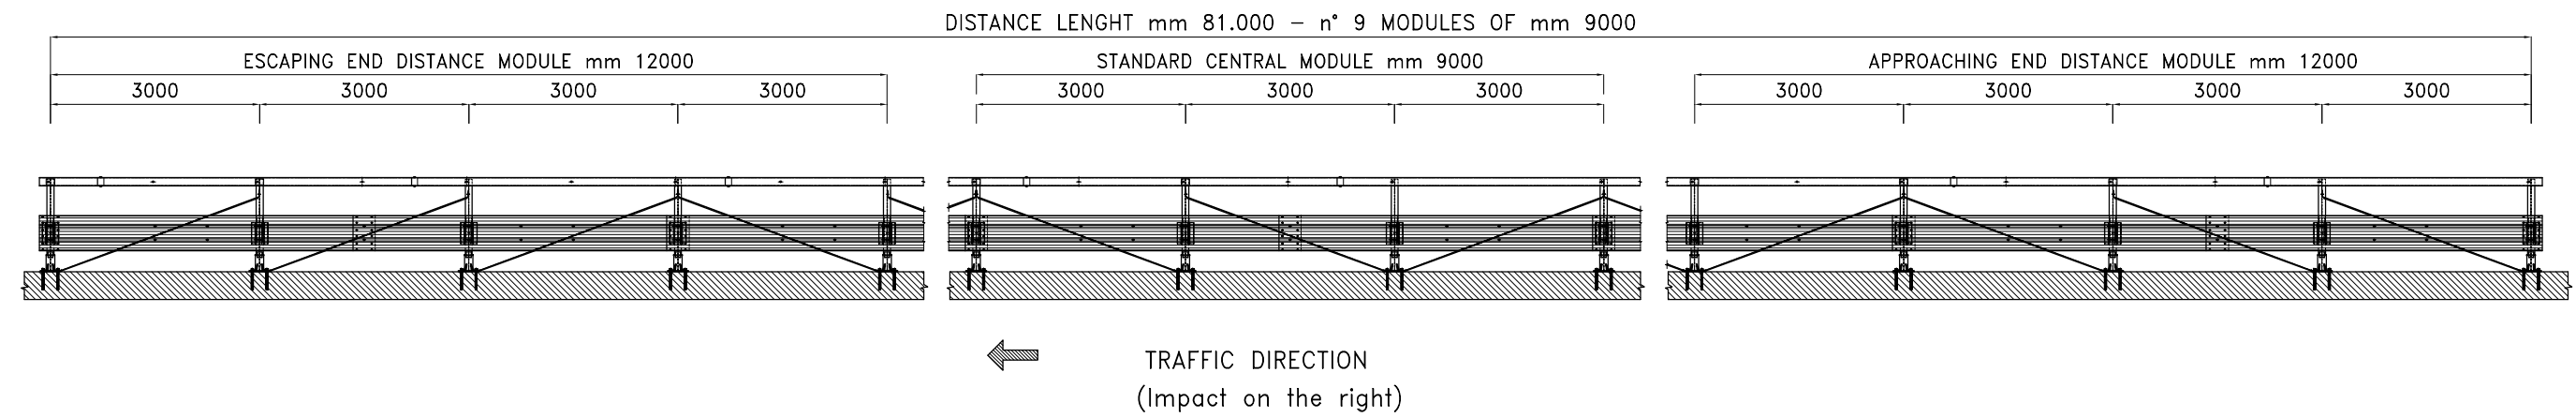

## FRONT VIEW

## VIEW FROM ABOVE

### TIGHTENING COUPLES:

- ANCHOR BOLTS M24 - Kgm 24,0
- BOLTS M16 - Kgm 17,4
- BOLTS M12 (no prescription)